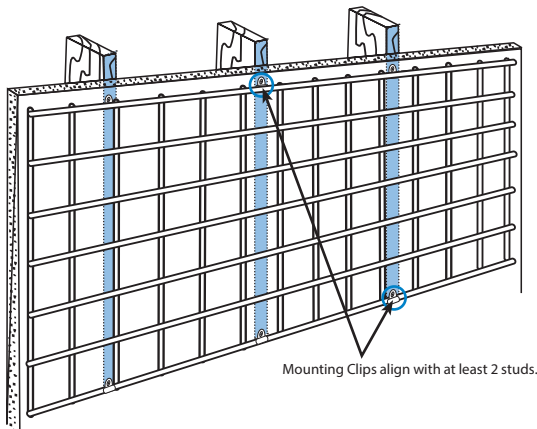

PowerGrid™ Installation Instructions

The 2' x 4' PowerGrid™ mounts vertically or horizontally along the wall at any height. Once the PowerGrid™ is secure, the individual organizers simply lock into place on the PowerGrid™ without any additional hardware or tools. Activity Organizers can also mount directly to the wall using the included hardware.

- Using level and pencil, draw a level line at the preferred height for top of PowerGrid™. With stud finder and pencil, mark center of each stud along that level line.

- Whether the PowerGrid™ will hang vertically or horizontally, the PowerGrid™'s horizontal wires should be facing out, away from the wall.

- Attach the Mounting Clips on the PowerGrid™ by opening and pinching the Clip onto the grid wire.

- Place PowerGrid™ against the wall. Mounting Clips should be evenly spaced on PowerGrid™ and positioned on as many stud marks as possible - minimum of 2 studs. **If only one stud is available, position the center of the PowerGrid™ at the stud.**

- Install Mounting Clips to wall.

Stud Screw Method:

Use when Clip installs into Stud.

Drive Screw through Clip to secure PowerGrid™ to wall. If necessary, pre-drill hole in wall at stud with a 5/32" drill bit.