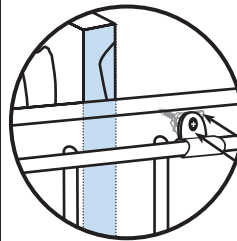

PowerGrid™ Installation Instructions

The 2' x 4' PowerGrid™ mounts vertically or horizontally along the wall at any height. Once the PowerGrid™ is secure, the individual organizers simply lock into place on the PowerGrid™ without any additional hardware or tools. Activity Organizers can also mount directly to the wall using the included hardware.

- Using level and pencil, draw a level line at the preferred height for top of PowerGrid™. With stud finder and pencil, mark center of each stud along that level line.

- Whether the PowerGrid™ will hang vertically or horizontally, the PowerGrid™'s horizontal wires should be facing out, away from the wall.

- Attach the Mounting Clips on the PowerGrid™ by opening and pinching the Clip onto the grid wire.

- Place PowerGrid™ against the wall. Mounting Clips should be evenly spaced on PowerGrid™ and positioned on as many stud marks as possible - minimum of 2 studs. **If only one stud is available, position the center of the PowerGrid™ at the stud.**

- Install Mounting Clips to wall.

Stud Screw Method:

Use when Clip installs into Stud.

Drive Screw through Clip to secure PowerGrid™ to wall. If necessary, pre-drill hole in wall at stud with a 5/32" drill bit.