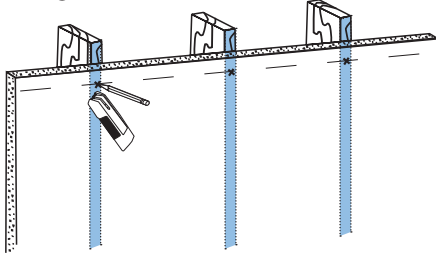

PowerGrid™ Installation Instructions

The 2' x 4' PowerGrid™ mounts vertically or horizontally along the wall at any height. Once the PowerGrid™ is secure, the individual organizers simply lock into place on the PowerGrid™ without any additional hardware or tools. Activity Organizers can also mount directly to the wall using the included hardware.

- Using level and pencil, draw a level line at the preferred height for top of PowerGrid™. With stud finder and pencil, mark center of each stud along that level line.

- Whether the PowerGrid™ will hang vertically or horizontally, the PowerGrid™'s horizontal wires should be facing out, away from the wall.

- Attach the Mounting Clips on the PowerGrid™ by opening and pinching the Clip onto the grid wire.

- Place PowerGrid™ against the wall. Mounting Clips should be evenly spaced on PowerGrid™ and positioned on as many stud marks as possible - minimum of 2 studs. **If only one stud is available, position the center of the PowerGrid™ at the stud.**

Anchor and Anchor Screw Method:

Use when Clip position doesn't align with a Stud

Drill hole in wall using a 5/16" drill bit. Insert Anchor into hole. Drive Screw through Clip into Anchor.

It's recommended to mount the PowerGrid™ on the wall with 2 or more Mounting Clips installed into studs. If you can only position the PowerGrid™ with Mounting Clips installing into 1 stud, use the Stud Screw Method to secure the Clip then use the Anchor method for the remaining Clips. All 6 Mounting Clips should be used to secure the PowerGrid™ safely and securely to the wall.