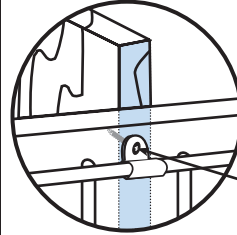

1. Install Mounting Clips to wall.

Stud Screw Method:

Use when Clip installs into Stud.

Drive Screw through Clip to secure PowerGrid™ to wall. If necessary, pre-drill hole in wall at stud with a 5/32" drill bit.