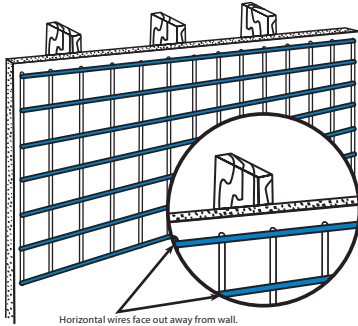

PowerGrid™ Installation Instructions

The 2' x 4' PowerGrid™ mounts vertically or horizontally along the wall at any height. Once the PowerGrid™ is secure, the individual organizers simply lock into place on the PowerGrid™ without any additional hardware or tools. Activity Organizers can also mount directly to the wall using the included hardware.

- Using level and pencil, draw a level line at the preferred height for top of PowerGrid™. With stud finder and pencil, mark center of each stud along that level line.

- Whether the PowerGrid™ will hang vertically or horizontally, the PowerGrid™'s horizontal wires should be facing out, away from the wall.

- Attach the Mounting Clips on the PowerGrid™ by opening and pinching the Clip onto the grid wire.

- Place PowerGrid™ against the wall. Mounting Clips should be evenly spaced on PowerGrid™ and positioned on as many stud marks as possible - minimum of 2 studs. **If only one stud is available, position the center of the PowerGrid™ at the stud.**