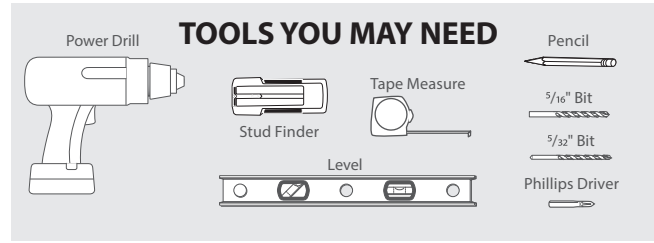

PowerGrid™ Installation Instructions

The 2' x 4' PowerGrid™ mounts vertically or horizontally along the wall at any height. Once the PowerGrid™ is secure, the individual organizers simply lock into place on the PowerGrid™ without any additional hardware or tools. Activity Organizers can also mount directly to the wall using the included hardware.

- Using level and pencil, draw a level line at the preferred height for top of PowerGrid™. With stud finder and pencil, mark center of each stud along that level line.

- Whether the PowerGrid™ will hang vertically or horizontally, the PowerGrid™'s horizontal wires should be facing out, away from the wall.

- Attach the Mounting Clips on the PowerGrid™ by opening and pinching the Clip onto the grid wire.

- Place PowerGrid™ against the wall. Mounting Clips should be evenly spaced on PowerGrid™ and positioned on as many stud marks as possible - minimum of 2 studs. **If only one stud is available, position the center of the PowerGrid™ at the stud.**