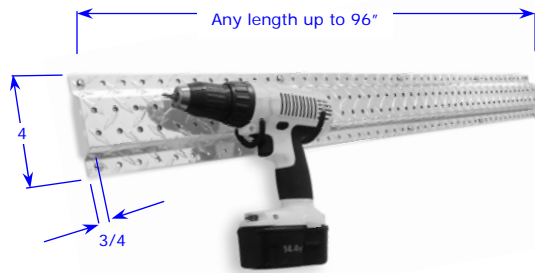

Instructions

Contents

PegBoard Strip™
P/N: HPG.XX

Installation Instructions

Fasten onto wall using mounting holes

Locate mounting holes onto structural wall components (ie wall studs) wherever possible.