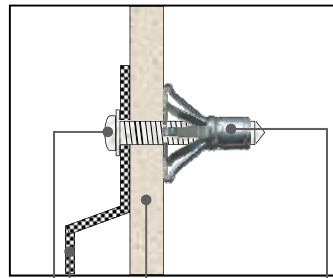

## Installation Instructions

Fasten onto wall using mounting holes

Locate mounting holes onto structural wall components (ie wall studs) wherever possible.

### Fastening into wall stud

drywall stud  
PegBoard Strip™  
1/4" dia x 2-1/2" wood screw

### Fastening into hollow wall

hollow wall anchor  
drywall  
PegBoard Strip™  
1/4" dia x 2-1/4" anchor screw

Any questions or problems, please contact us:

Gupta Permold Corporation  
Consumer Goods Division  
diamondLife™ Brand  
234 Lott Road  
Pittsburgh, PA 15235  
USA  
Ph. 412.793.3511 x103  
Fx. 412.793.1055  
Email. [help@diamondlifegear.com](mailto:help@diamondlifegear.com)  
Store. [diamondlifegear.com](http://diamondlifegear.com)