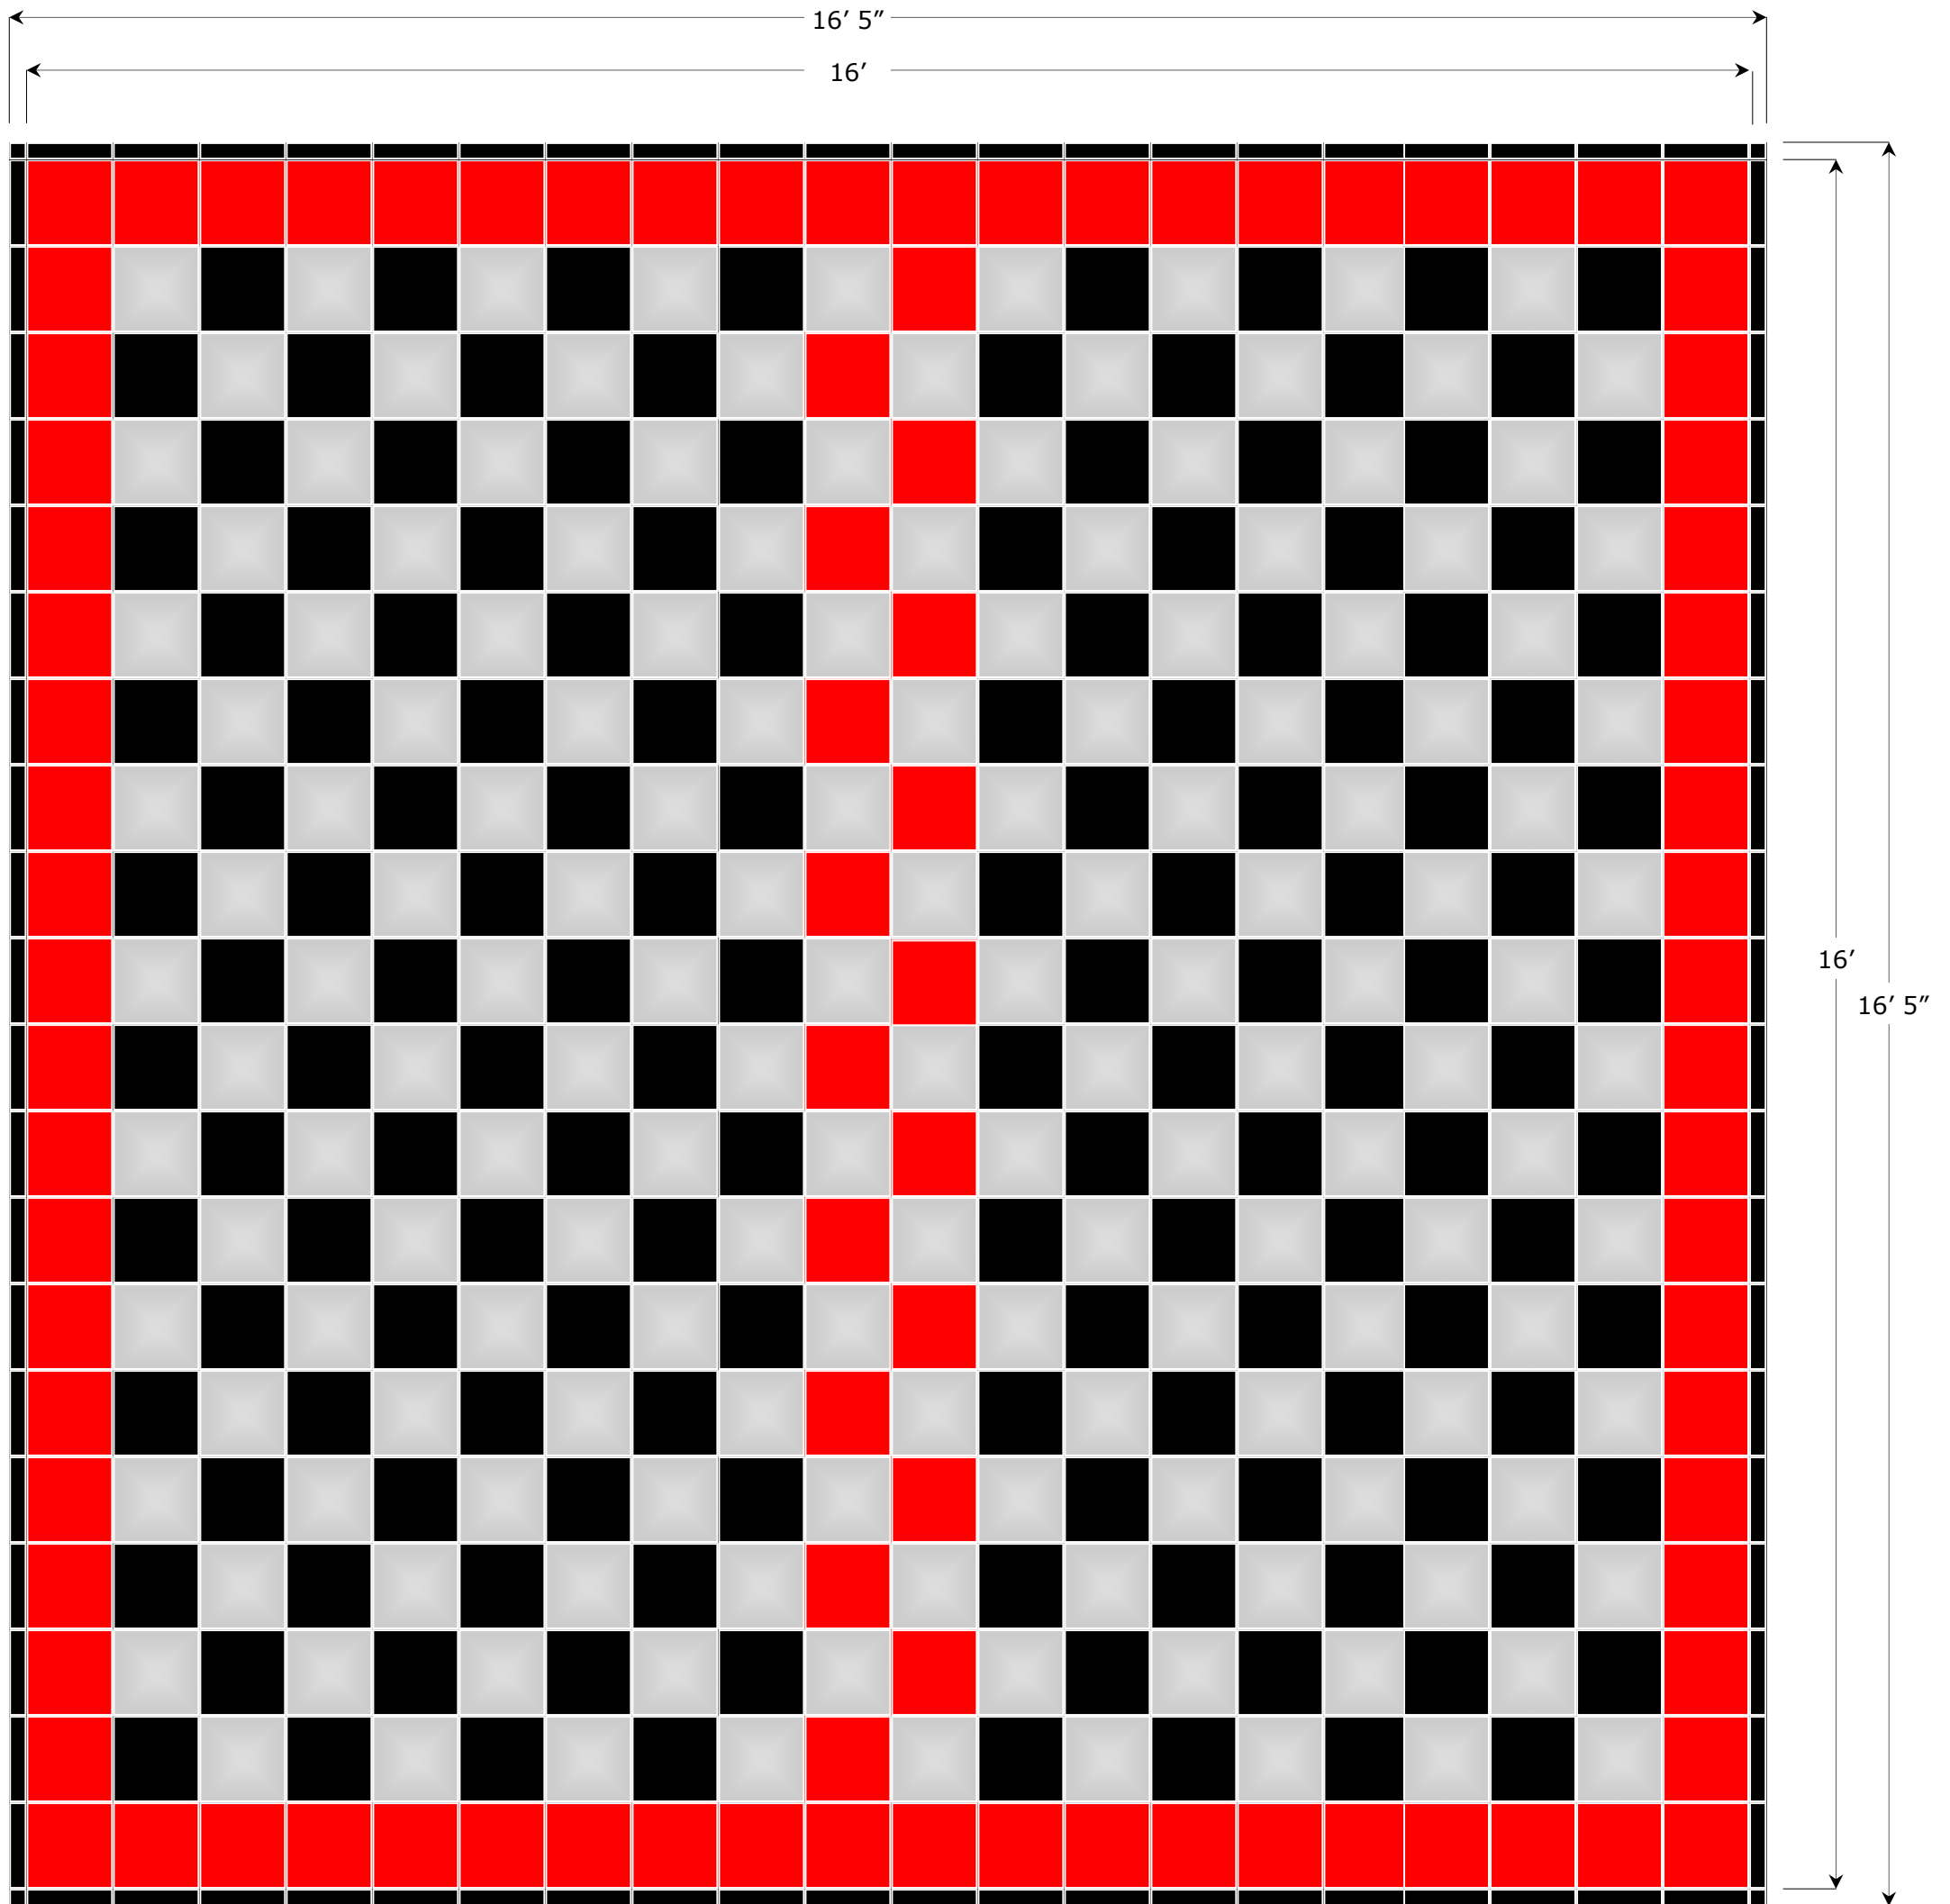

**Double Garage Bay Kit
 #HXFL12.GB2**

- 98 tiles Liquid Silver™
- 98 tiles Diesel Black™
- 60 tiles Lava Red™
- 32 tiles Border Male
- 32 tiles Border Female
- 4 tiles Corner
- 324 Total Tiles

Any questions or problems, please contact us: