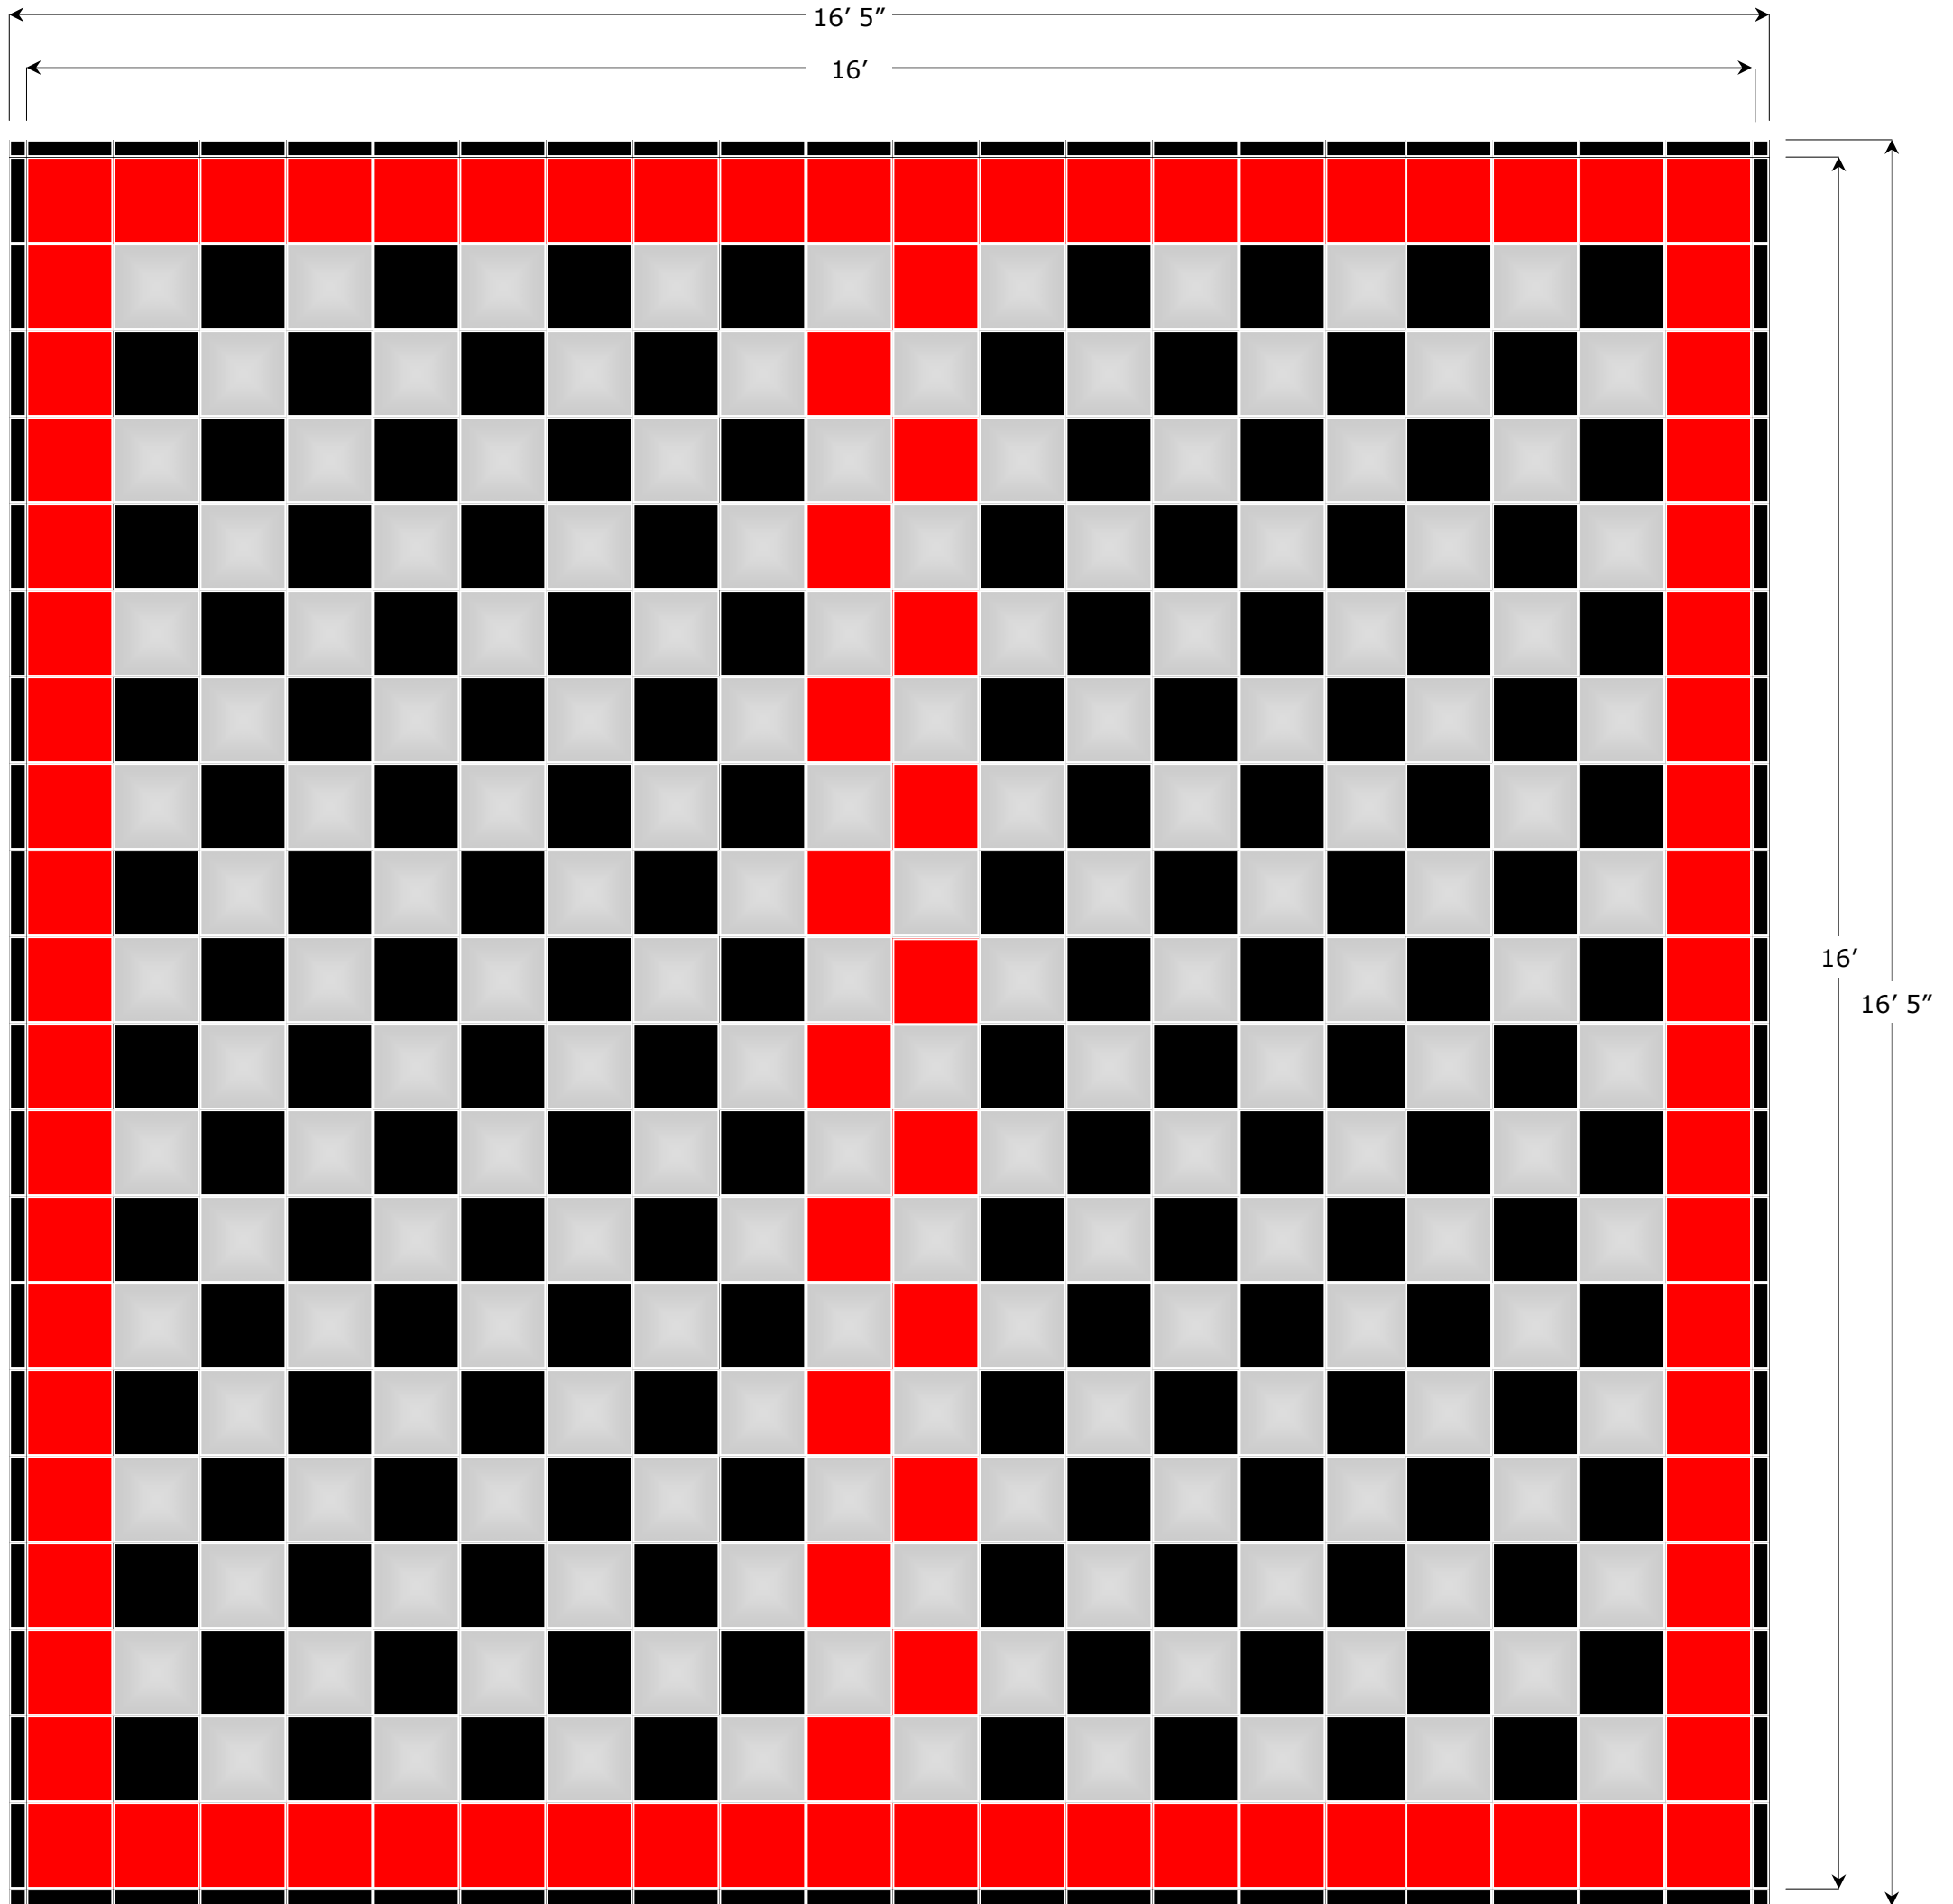

**Double Garage Bay Kit
 #HXFL12.GB2**

- 98 tiles Liquid Silver™
- 98 tiles Diesel Black™
- 60 tiles Lava Red™
- 32 tiles Border Male
- 32 tiles Border Female
- 4 tiles Corner
- 324 Total Tiles

Any questions or problems, please contact us: